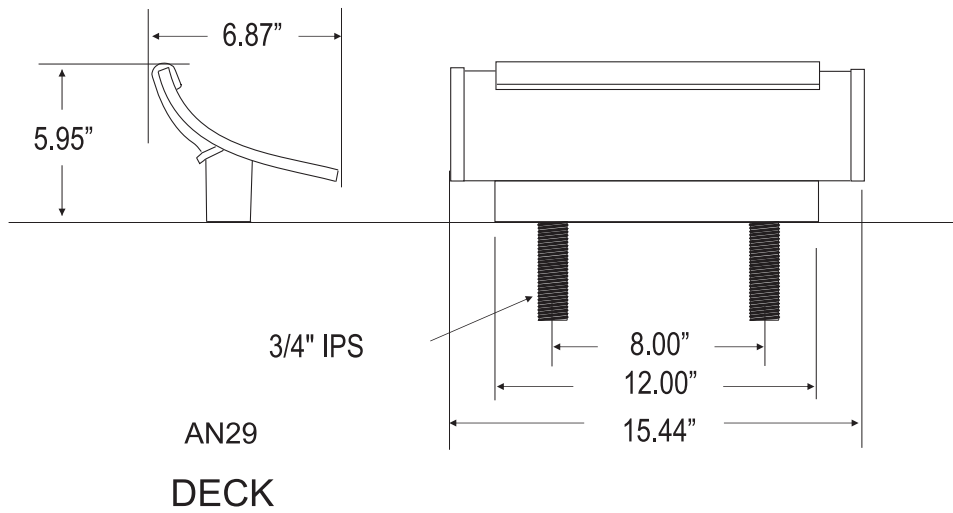

ANTIBES WATERFILLER

spout

handles

C62

C68