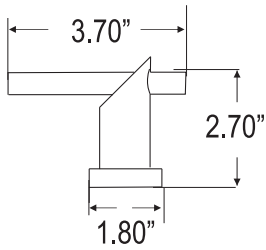

ANTIBES WATERFILLER

spout

handles

C62

C68