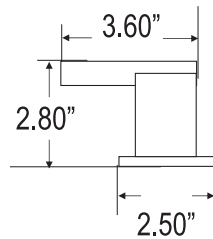

ANTIBES WATERFILLER

spout

handles

C62

C68