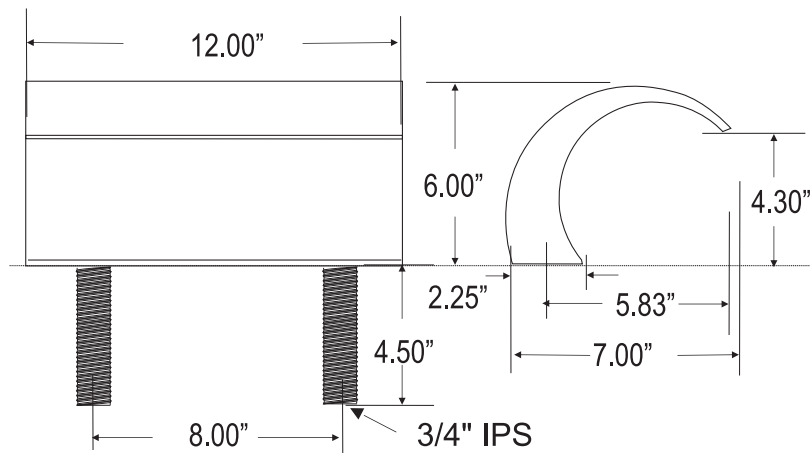

ATLANTIS 2 WATERFILLER

spout

AU29
DECK

handles

K6E42

SCHE19

K6

E42