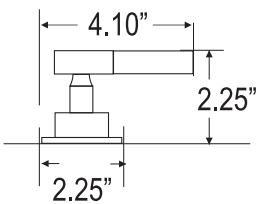

ATLANTIS 2 WATERFILLER

spout

AU29
DECK

handles

K6E42

SCHE19

K6

E42