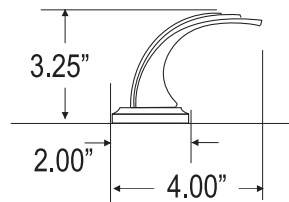

ATLANTIS 2 WATERFILLER

spout

AU29
DECK

handles

K6E42

SCHE19

K6

E42