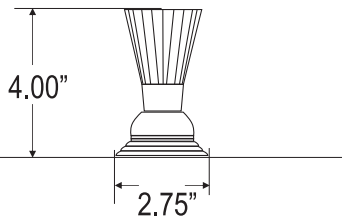

CARIBE COLLECTION

spouts

CA16
WALL MOUNT

handles

H29E7A