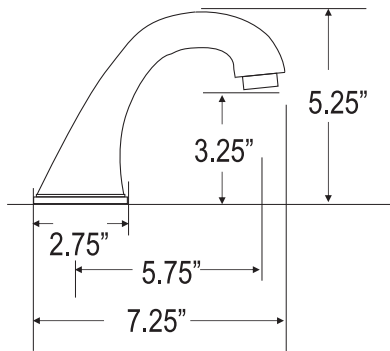

GILFORD COLLECTION

spouts

GI19
LAVATORY

GI29
DECK

GI16
WALL MOUNT

handles

H13E6

H18E6