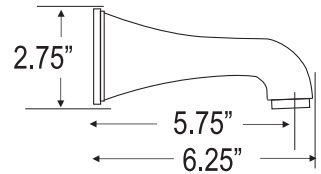

GILFORD COLLECTION

spouts

GI19
LAVATORY

GI29
DECK

GI16
WALL MOUNT

handles

H13E6

H18E6