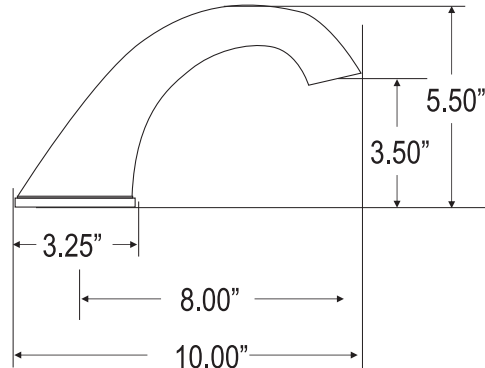

GILFORD COLLECTION

spouts

GI19
LAVATORY

GI29
DECK

GI16
WALL MOUNT

handles

H13E6

H18E6