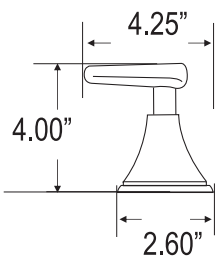

GILFORD COLLECTION

spouts

GI19
LAVATORY

GI29
DECK

GI16
WALL MOUNT

handles

H13E6

H18E6