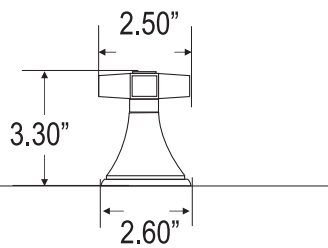

GILFORD COLLECTION

spouts

GI19
LAVATORY

GI29
DECK

GI16
WALL MOUNT

handles

H13E6

H18E6