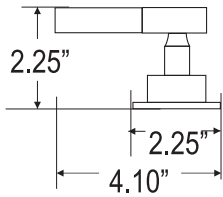

K COLLECTION

spouts

KE19
LAVATORY

KE29
DECK

KE16
WALL MOUNT

handle

K6E42

K6