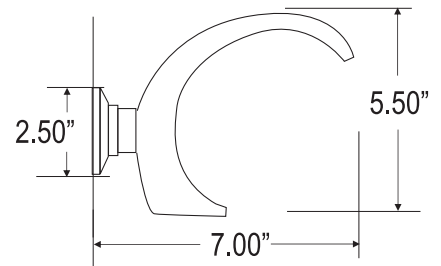

K COLLECTION

spouts

KE19
LAVATORY

KE29
DECK

KE16
WALL MOUNT

handle

K6E42

K6