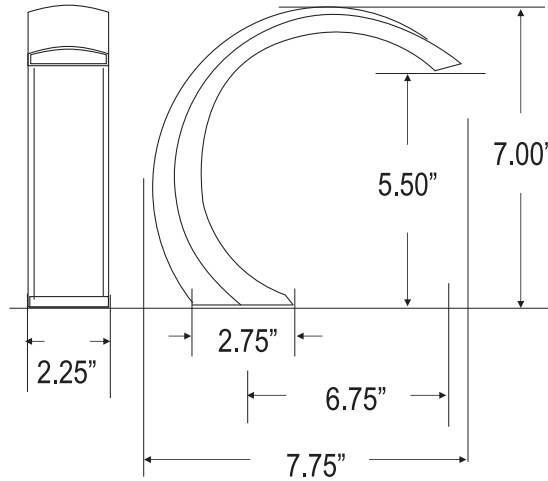

K COLLECTION

spouts

KE19
LAVATORY

KE29
DECK

KE16
WALL MOUNT

handle

K6E42

K6