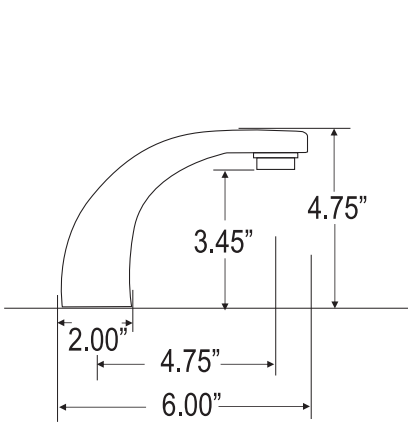

K COLLECTION

spouts

KE19
LAVATORY

KE29
DECK

KE16
WALL MOUNT

handle

K6E42

K6