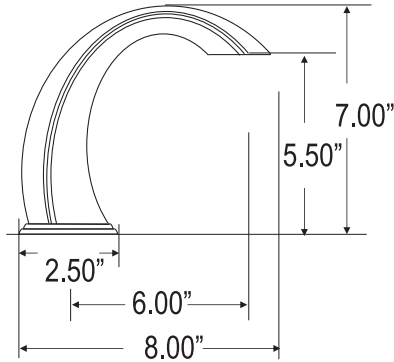

### spouts

MI19  
LAVATORY

MI29  
DECK

MI16  
WALL MOUNT