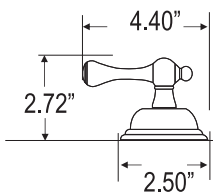

handles

L7E7A