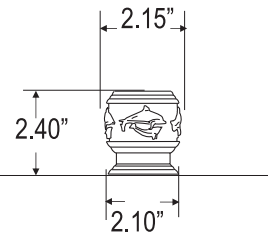

MIRAGE COLLECTION

spouts

MI16
WALL MOUNT

handles

R32C3