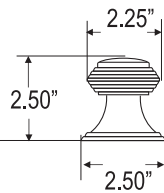

MIRAGE COLLECTION

spouts

MI16
WALL MOUNT

handles

R7C5