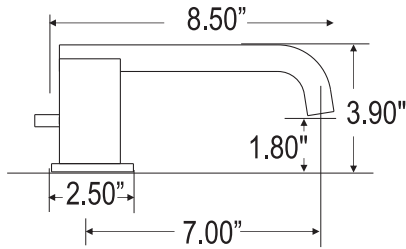

## spouts

MU19  
LAVATORY

MU29  
DECK

MU120  
SINGLE CONTROL  
VESSEL LAVATORY

MU12  
SINGLE CONTROL  
LAVATORY

MU16  
WALL MOUNT  
LAVATORY