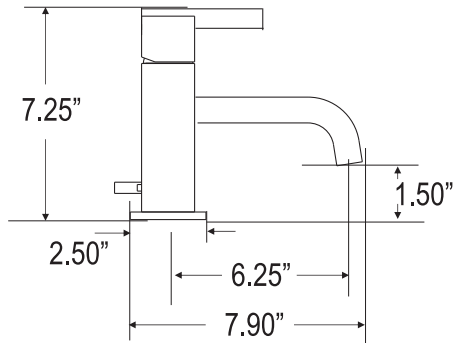

## spouts

MU19  
LAVATORY

MU29  
DECK

MU120  
SINGLE CONTROL  
VESSEL LAVATORY

MU12  
SINGLE CONTROL  
LAVATORY

MU16  
WALL MOUNT  
LAVATORY

## handle

C68