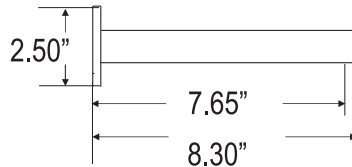

## spouts

MU19  
LAVATORY

MU29  
DECK

MU120  
SINGLE CONTROL  
VESSEL LAVATORY

MU12  
SINGLE CONTROL  
LAVATORY

MU16  
WALL MOUNT  
LAVATORY