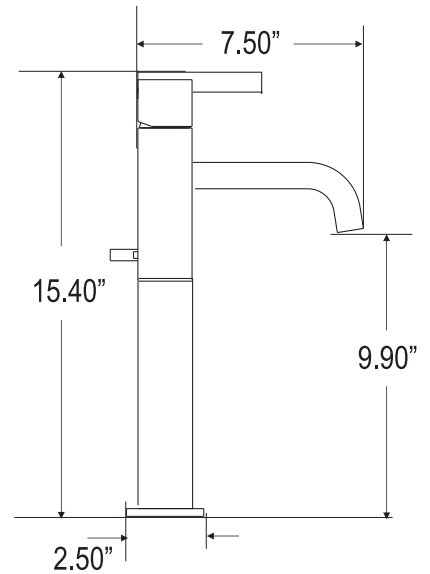

## spouts

MU19  
LAVATORY

MU29  
DECK

MU120  
SINGLE CONTROL  
VESSEL LAVATORY

MU12  
SINGLE CONTROL  
LAVATORY

MU16  
WALL MOUNT  
LAVATORY

## handle

C68