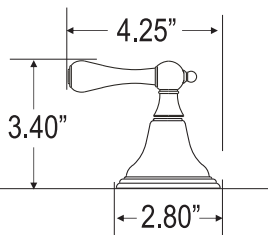

NAPOLI COLLECTION

spouts

NA19
LAVATORY

NA29
DECK

NA16
WALL MOUNT

handles

L5E11

L7E11