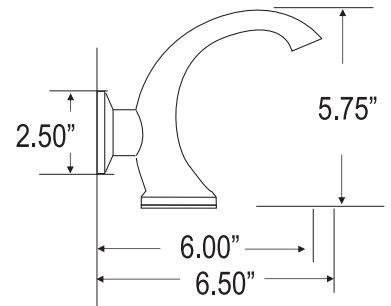

NAPOLI COLLECTION

spouts

NA19
LAVATORY

NA29
DECK

NA16
WALL MOUNT

handles

L5E11

L7E11