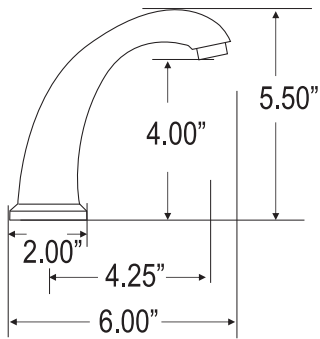

NAPOLI COLLECTION

spouts

NA19
LAVATORY

NA29
DECK

NA16
WALL MOUNT

handles

L5E11

L7E11