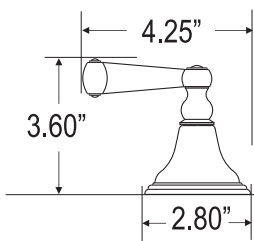

NAPOLI COLLECTION

spouts

NA19
LAVATORY

NA29
DECK

NA16
WALL MOUNT

handles

L5E11

L7E11