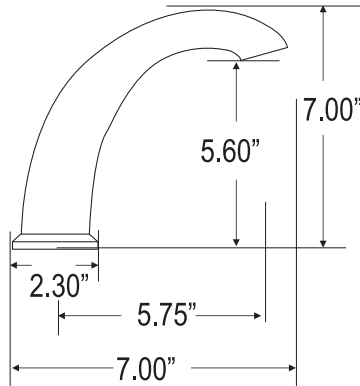

NAPOLI COLLECTION

spouts

NA19
LAVATORY

NA29
DECK

NA16
WALL MOUNT

handles

L5E11

L7E11