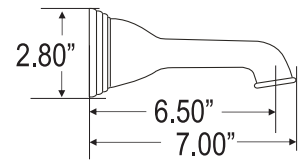

## spouts

PE19  
LAVATORY

PE29  
DECK

BR16  
WALL MOUNT