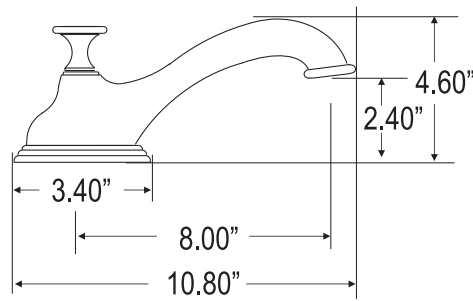

## spouts

PE19  
LAVATORY

PE29  
DECK

BR16  
WALL MOUNT