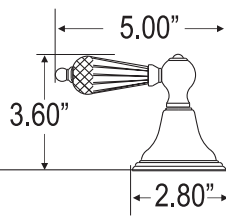

PEMBROKE COLLECTION

spouts

BR16
WALL MOUNT

handles

L30E11