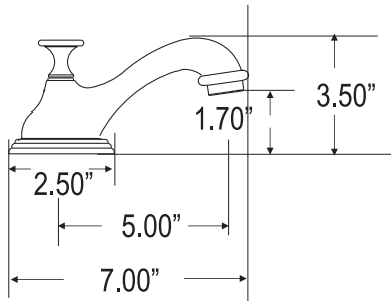

## spouts

PE19  
LAVATORY

PE29  
DECK

BR16  
WALL MOUNT