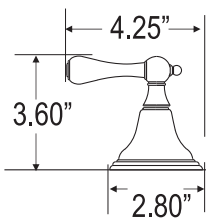

handles

L7E11