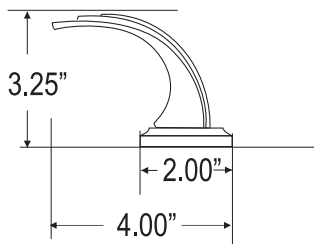

SCARAB COLLECTION

spouts

SC19
LAVATORY

SC29
DECK

SC16
WALL MOUNT

handle

SCHE19

SCH