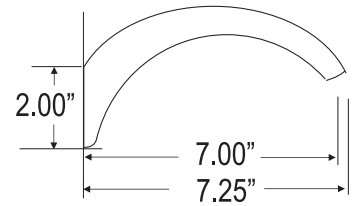

SCARAB COLLECTION

spouts

SC19
LAVATORY

SC29
DECK

SC16
WALL MOUNT

handle

SCHE19

SCH