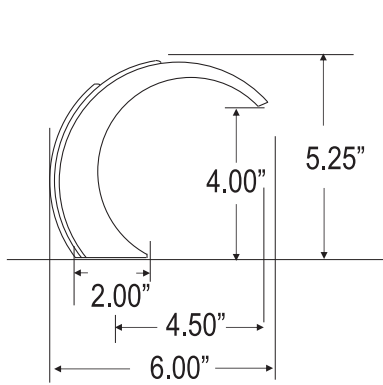

SCARAB COLLECTION

spouts

SC19
LAVATORY

SC29
DECK

SC16
WALL MOUNT

handle

SCHE19

SCH