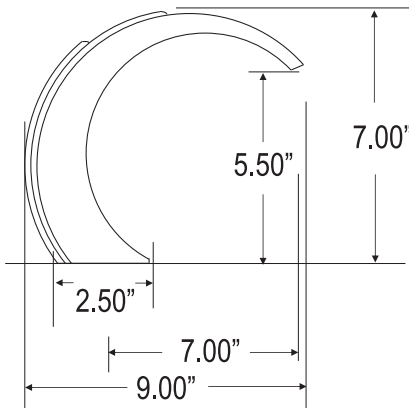

SCARAB COLLECTION

spouts

SC19
LAVATORY

SC29
DECK

SC16
WALL MOUNT

handle

SCHE19

SCH