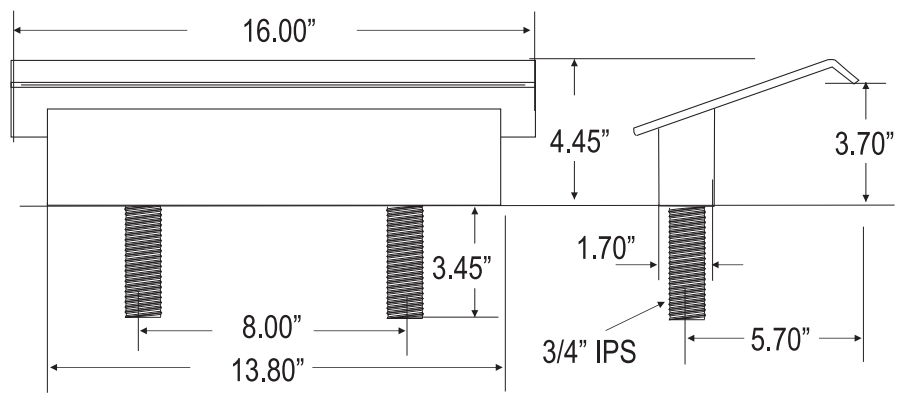

WATERFILLER 2

spout

W229
DECK

handles

C69