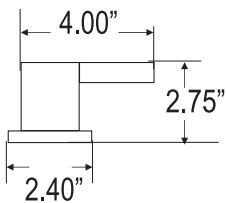

WATERFILLER 2

spout

W229
DECK

handles

C69